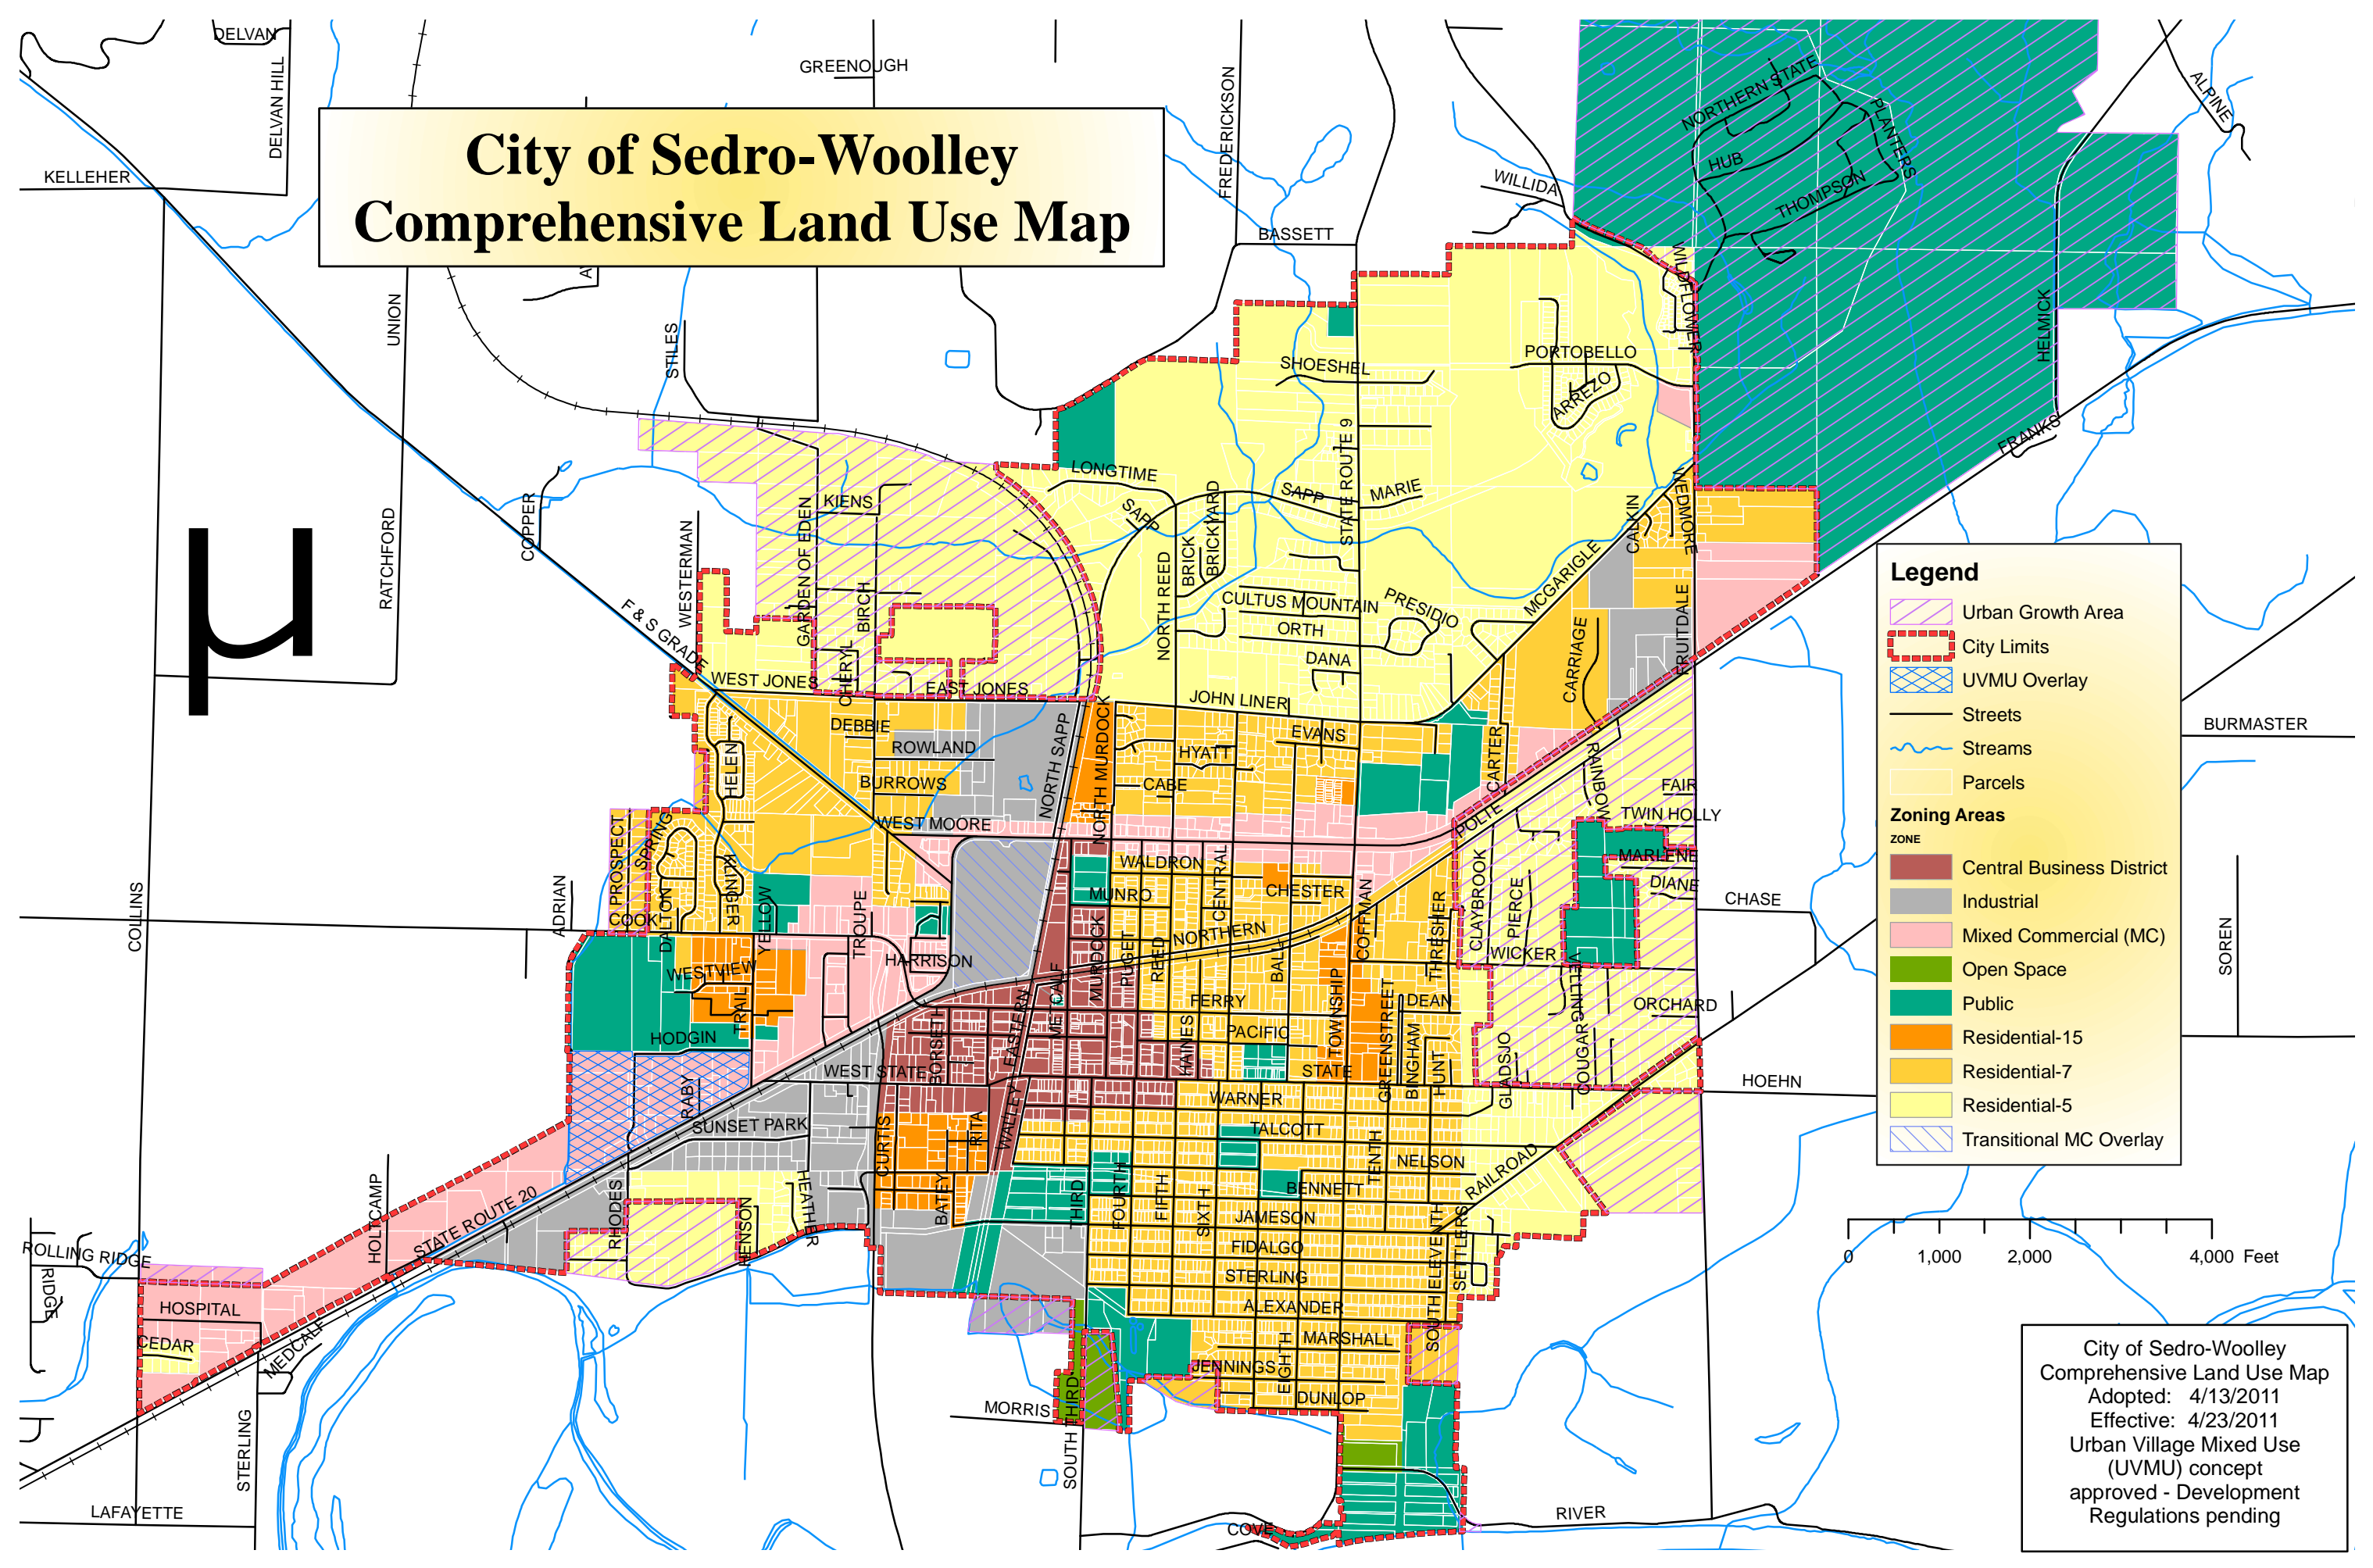

City of Sedro-Woolley Comprehensive Land Use Map

Legend

- Urban Growth Area
- City Limits
- UVMU Overlay
- Streets
- Streams
- Parcels

Zoning Areas

ZONE

- Central Business District
- Industrial
- Mixed Commercial (MC)
- Open Space
- Public
- Residential-15
- Residential-7
- Residential-5
- Transitional MC Overlay

City of Sedro-Woolley
Comprehensive Land Use Map
Adopted: 4/13/2011
Effective: 4/23/2011
Urban Village Mixed Use
(UVMU) concept
approved - Development
Regulations pending